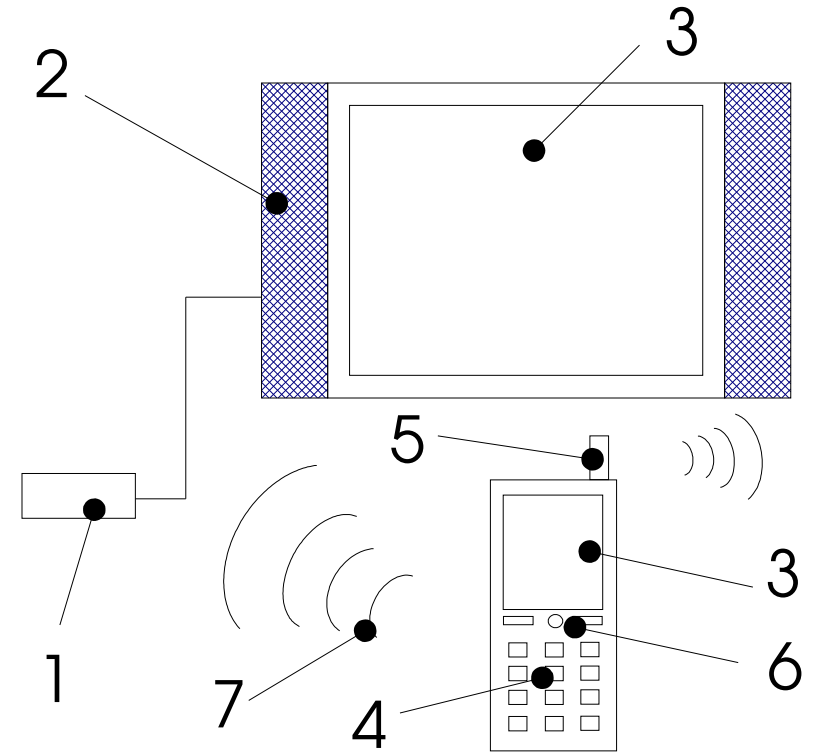

How does Zukero compare to desktop computer ?

Desktop computer

Zukero based computer

Function	Desktop computer equivalent	Zukero equivalent
1 central unit	PC case	Zukero (embedded computer)
2 sound output	external speaker	TV speaker
3 graphical output	PC monitor	TV monitor or cell phone display
4 user text input	keyboard	cell phone keypad
5 network interface	ADSL/cable modem	cell phone 2.5G/3G wireless interface
6 user pointing device	mouse	cell phone joystick
7		local wireless link (Bluetooth / WiFi)