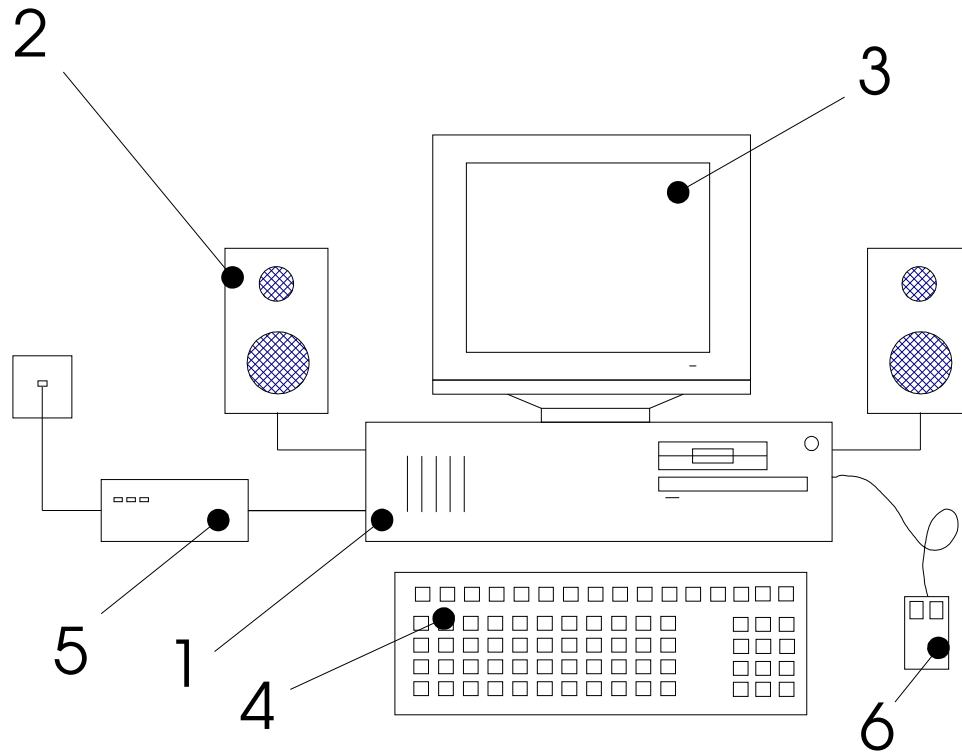

How does Zukero compare to desktop computer ?

Desktop computer

Zukero based computer

Function	Desktop computer equivalent	Zukero equivalent
1 central unit	PC case	Zukero (embedded computer)
2 sound output	external speaker	TV speaker
3 graphical output	PC monitor	TV monitor or cell phone display
4 user text input	keyboard	cell phone keypad
5 network interface	ADSL/cable modem	cell phone 2.5G/3G wireless interface
6 user pointing device	mouse	cell phone joystick
7		local wireless link (Bluetooth / WiFi)